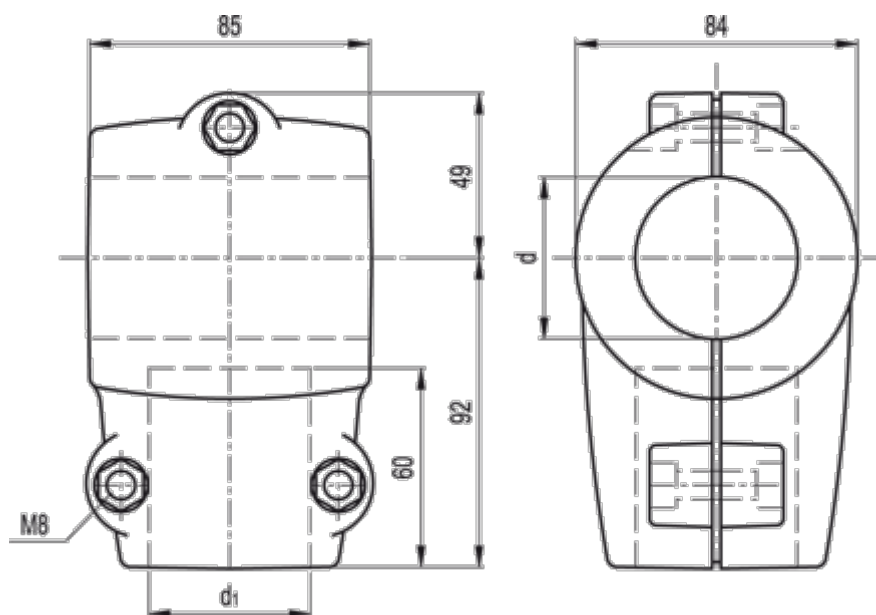

# Data Sheet

Article number: 2310419647  
Description: E+G Connection joint  
GC.42-42-SST

## Measures

d (inch) = 1 1/4 Gas  
d1 (inch) = 1 1/4 Gas  
d1 (mm) = 42.4  
d mm = 42.4  
Weight (g) = 410